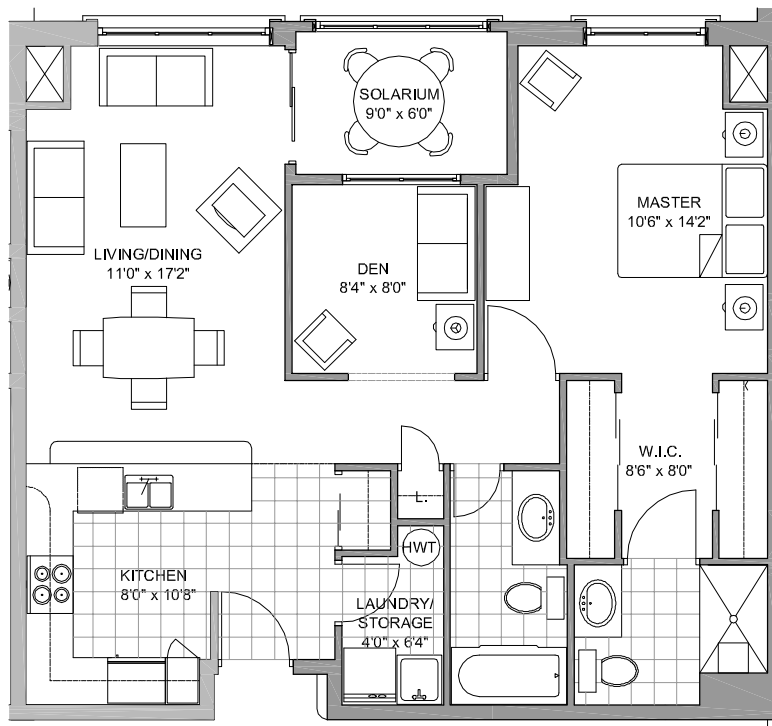

One Elizabeth Street
AT LORD DUFFERIN CENTRE

THE ZINA
990 S.F. (including solarium)
1 Bedroom plus Den