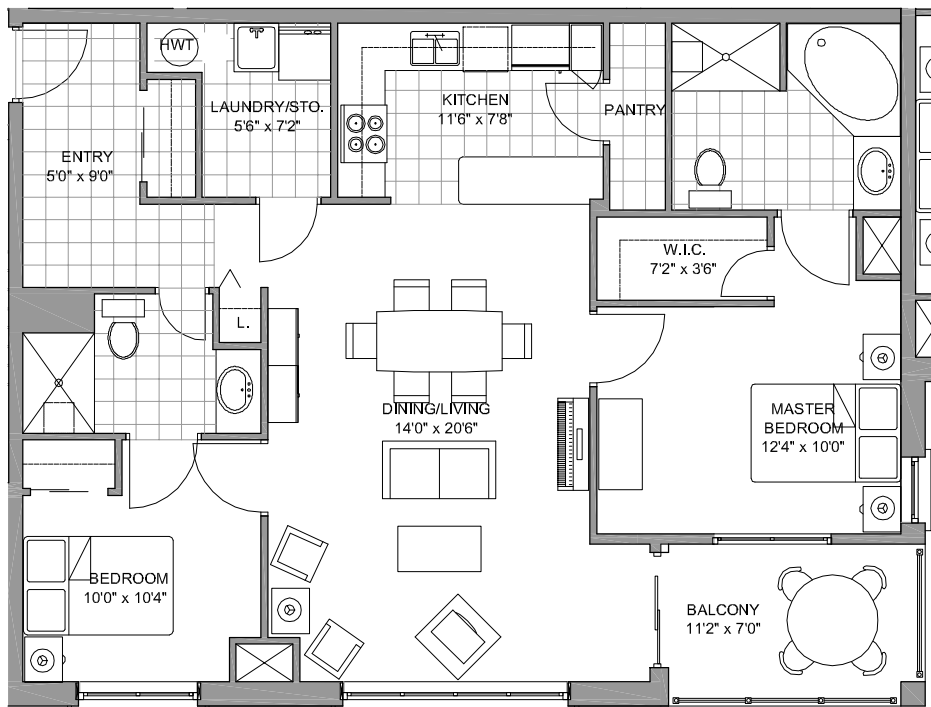

One Elizabeth Street
AT LORD DUFFERIN CENTRE

THE FEAD

1170 S.F. (including balcony)
2 Bedrooms